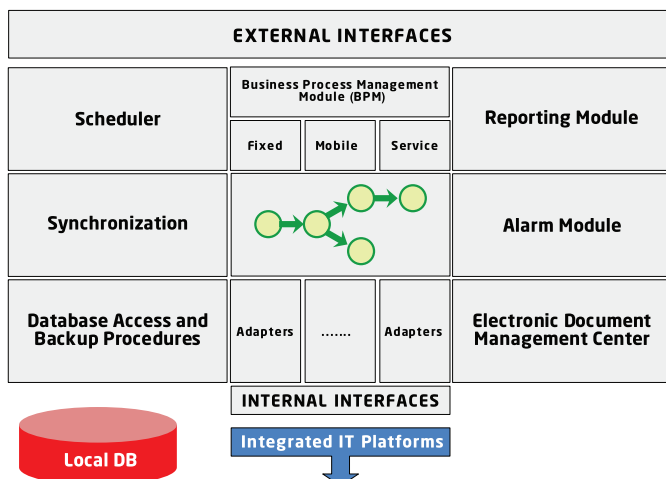

## Freedom of Selection Comes With New Opportunities For Operators!

Number Portability is simply the ability to transfer either a fixed line or mobile number to a different local exchange carrier. Argela offers Number Portability Solutions on both telephone operator (NP Server) and central administrator sides (Central Administrative Server). Argela Number Portability Solution offers fast, flexible and cost-effective solution providing powerful, traceable and controllable business processes which handle all mobile and fixed number porting operations as well as service porting .

## Solution Highlights

### Minimum Process Time, Maximum Accuracy!

Argela Number Portability Server manages whole number portability process beginning with the inquiry of the customer to an operator until the activation of its account in the IT systems. It is integrated to the IT network of the operator for carrying out its business and technical requirements.

Both Central Administrative Server and Number Portability Server are tailor-made solutions. The specific rules and integrations are implemented over core functionalities :

The business and regulatory rules are implemented over Business Process Engine and Application Server. This ensures a total flexibility in process automation and user interaction. A fully automated process flow is offered.