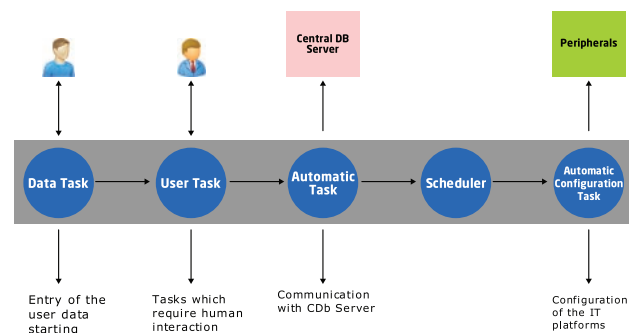

### Minimum Process Time, Maximum Accuracy!

Argela Number Portability Server manages whole number portability process beginning with the inquiry of the customer to an operator until the activation of its account in the IT systems. It is integrated to the IT network of the operator for carrying out its business and technical requirements.

The following porting types are supported:

- Mobile Number Portability
- Fixed Number Portability
- Service Portability

Argela Number Portability Solution consists of the modules that can be shaped according to the national regulatory rules, operator business rules, central database access rules and peripheral nodes. The modules are connected to each other and to the external systems via well defined standart and fast interfaces. All the porting data including historical and current routing information are stored. Network routing node can use NP Server DB as its replica.

Both Central Administrative Server and Number Portability Server are tailor-made solutions. The specific rules and integrations are implemented over core functionalities :

The business and regulatory rules are implemented over Business Process Engine and Application Server. This ensures a total flexibility in process automation and user interaction. A fully automated process flow is offered.

A flow illustration on the operator side that shows basic business process is below: